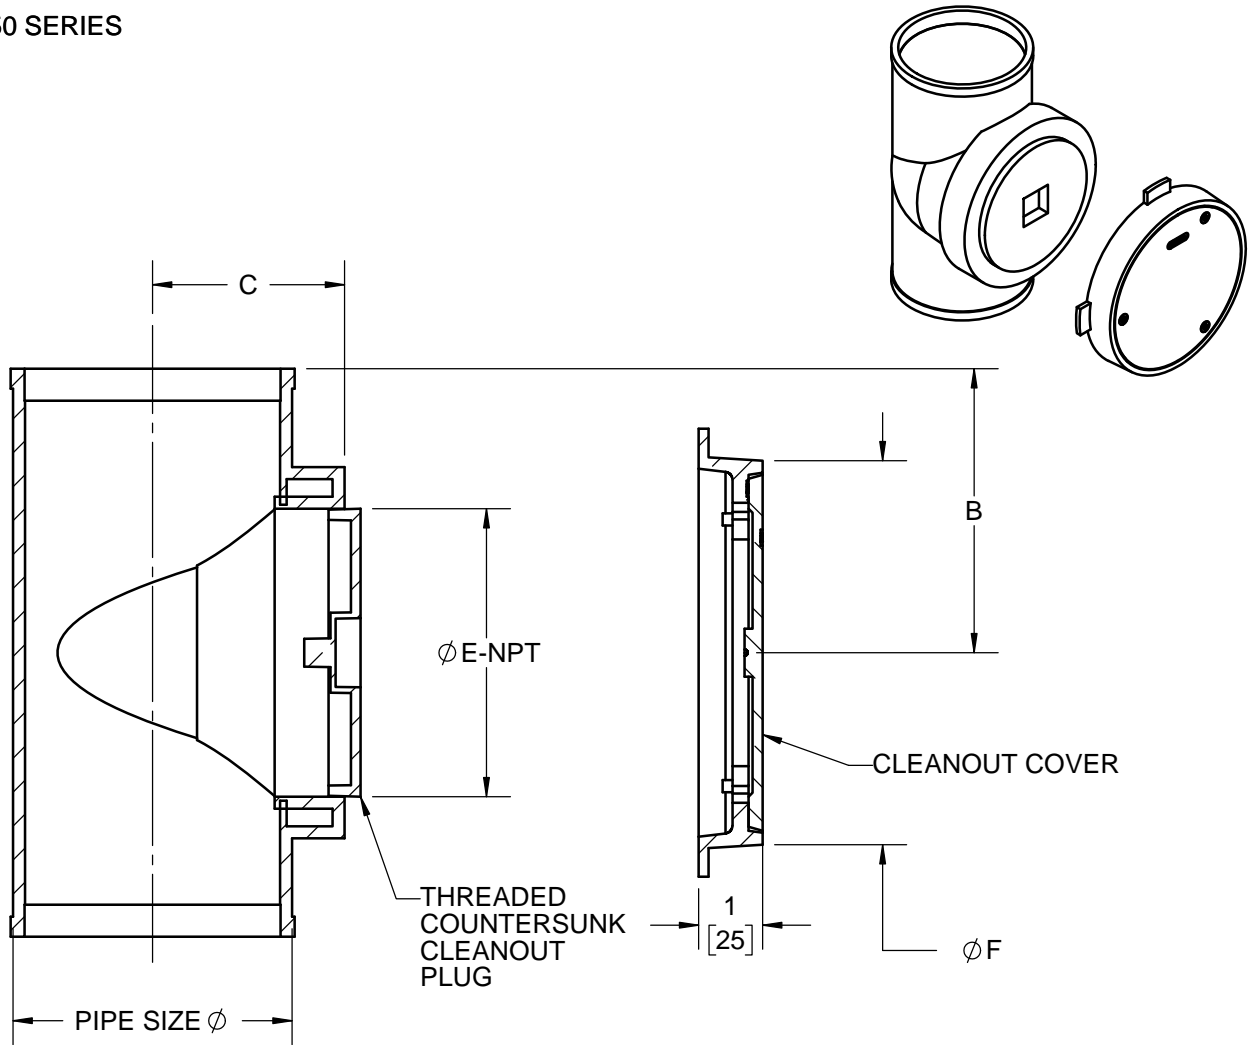

SPECIFICATION:

JOSAM 58610-COT SERIES ROUND CAST NIKALOY ACCESS FRAME AND ANCHOR LUGS AND SATIN SMOOTH SECURED COVER AND NO-HUB CLEANOUT TEE.

CLEANOUT

WALL OR FLOOR ACCESS COVER WITH CLEANOUT TEE

SERIES **58610-COT**

FORMERLY 58750 SERIES

TYPE NO.	PIPE SIZE	B	C	D	E	F
58614-COT2	2"	3-3/16	2	6-3/8	2	6
58614-COT3	3"	3-7/8	2-11/16	7-3/4	3	6
58614-COT4	4"	4-7/16	3	8-7/8	4	6
58616-COT6	6"	6-1/4	5	12-1/2	6	8-1/4

X	-COT	NO-HUB CLEANOUT TEE (SPECIFY PIPE SIZE)
	-VP	SECURED COVER, VANDAL-PROOF SCREWS
	-2	SATIN FINISH BRONZE
	-10	SCORIATED COVER
	-14	CARPET CLEANOUT MARKER
	-20	RAISED HEAD BRONZE PLUG
	-31	GALVANIZED CAST IRON PARTS

WARNING: Cancer and Reproductive Harm - www.P65Warnings.ca.gov

DATE OF LAST CHANGE: 5/24/18

DIMENSIONS ARE SUBJECT TO MANUFACTURERS TOLERANCES AND CHANGE WITHOUT NOTICE. WE CAN ASSUME NO RESPONSIBILITY FOR USE OF SUPERSEDED OR VOID DATA.