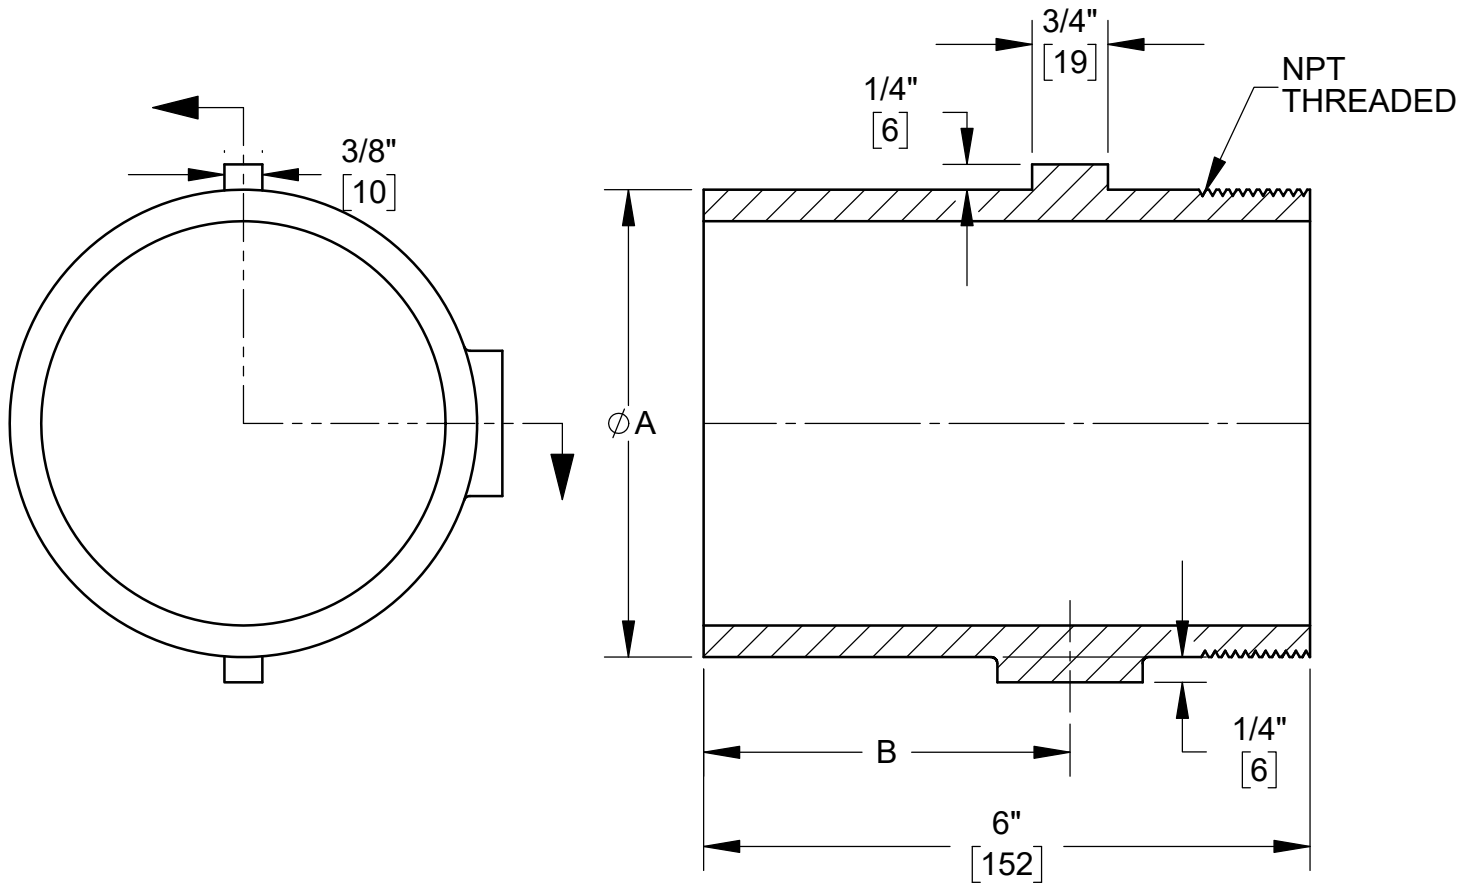

SPECIFICATION:

JOSAM 88350 SERIES COATED CAST IRON SPIGOT ADAPTER WITH THREADED AND NO-HUB CONNECTION.

**SPIGOT ADAPTER
NO-HUB**

SERIES **88350**

-40	GALVANIZED CAST IRON PARTS
-49	3/4" PRIMER TAP
-50	1/2" PRIMER TAP

PIPE SIZE	A	B
2"	2 5/16"	2 5/16"
3"	3 15/32"	3 1/2"
4"	4 5/8"	3 3/4"
6"	6 5/16"	3 7/8"
8"	8 1/2"	4"

WARNING: Cancer and Reproductive Harm - www.P65Warnings.ca.gov

DATE OF LAST CHANGE: 06/28/18
 DIMENSIONS ARE SUBJECT TO MANUFACTURERS TOLERANCES AND CHANGE WITHOUT NOTICE. WE CAN ASSUME NO RESPONSIBILITY FOR USE OF SUPERSEDED OR VOID DATA.